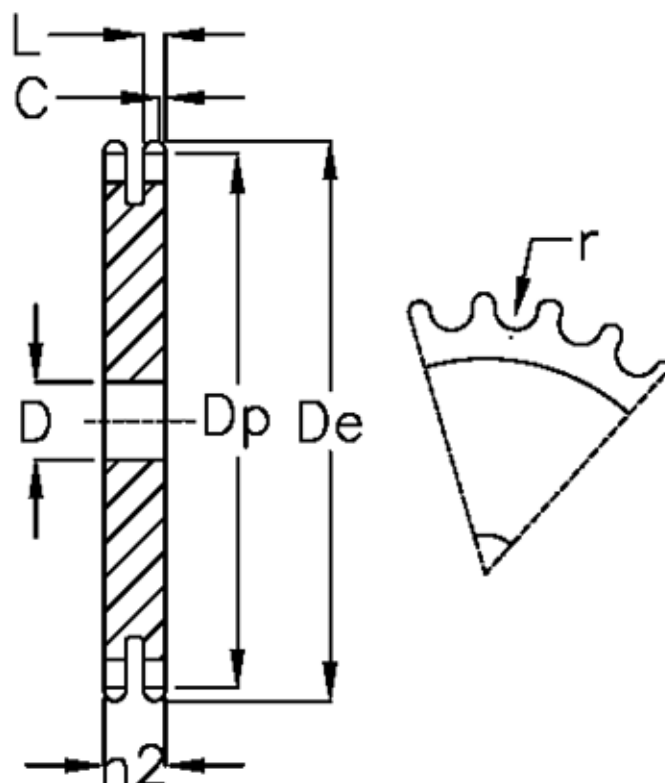

Article number: 616022011050

Description: Plate wheel 28 B-2 Z=50 duplex

Measures

C	= 5	Number of teeth = 50
D	= 30	r = 27.94
De	= 726	
Dp	= 707.91	
For chain size	= 1 3/4 x 1 1/4	
For chain type	= 28 B-2	
h2	= 88.4	
L	= 28.8	